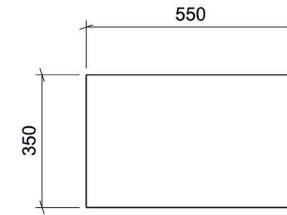

MONARCH

SIDE TABLE
SOLID WOOD CONSTRUCTION
WAX OILED FINISH
CAN BE USED VERTICALLY OR HORIZONTALLY

AMERICAN BLACK WALNUT
EUROPEAN WHITE OAK

DARE

DARESTUDIO.COM ■ +44 (0) 1273 607192 ■ INFO@DARESTUDIO.COM