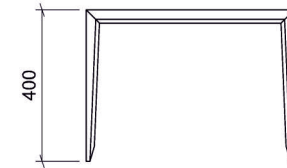

MONARCH

SIDE TABLE
SOLID WOOD CONSTRUCTION
WAX OILED FINISH
CAN BE USED VERTICALLY OR HORIZONTALLY

AMERICAN BLACK WALNUT
EUROPEAN WHITE OAK

DARE

DARESTUDIO.COM ■ +44 (0) 1273 607192 ■ INFO@DARESTUDIO.COM