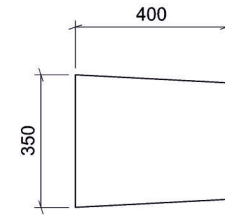

MONARCH

SIDE TABLE
SOLID WOOD CONSTRUCTION
WAX OILED FINISH
CAN BE USED VERTICALLY OR HORIZONTALLY

AMERICAN BLACK WALNUT
EUROPEAN WHITE OAK

DARE

DARESTUDIO.COM ■ +44 (0) 1273 607192 ■ INFO@DARESTUDIO.COM