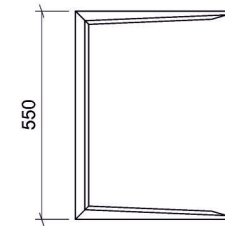

MONARCH

SIDE TABLE
SOLID WOOD CONSTRUCTION
WAX OILED FINISH
CAN BE USED VERTICALLY OR HORIZONTALLY

AMERICAN BLACK WALNUT
EUROPEAN WHITE OAK

DARE

DARESTUDIO.COM ■ +44 (0) 1273 607192 ■ INFO@DARESTUDIO.COM