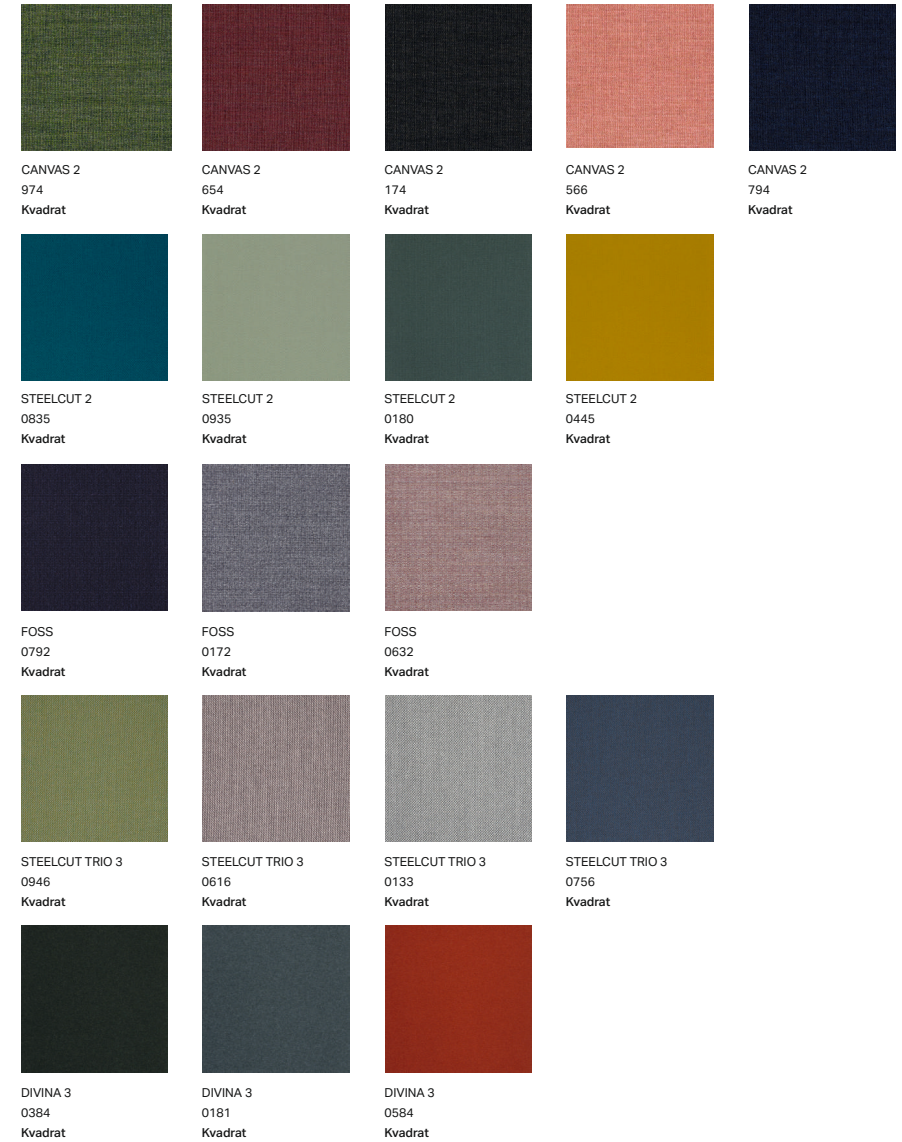

DARE

DARESTUDIO.COM ■ +44 (0) 1273 607192 ■ INFO@DARESTUDIO.COM

FABRIC GROUP 1

The overview above refers to the fabric group 1 collection and shows a sample selection of the colours available.
For further information please go to the fabric supplier website:
www.camirafabrics.com
www.vescom.com
www.ludvigsvensson.com
www.kvadrat.dk

FABRIC GROUP 2

The overview above refers to the fabric group 1 collection and shows a sample selection of the colours available.
For further information please go to the fabric supplier website:
www.kvadrat.dk

VELE
TOWN
Crest JMT

VELE
CLOUD GREY
Crest JMT

VELE
DELFT BLUE
Crest JMT

VELE
COPPER BROWN
Crest JMT

VELE
WINE
Crest JMT

LEATHER GROUP 2

ELMO SOFT
17027
Elmo

ELMO SOFT
99999
Elmo

ELMO SOFT
01003
Elmo

ELMO SOFT
71017
Elmo

ELMO SOFT
33004
Elmo

The overview above refers to the fabric group 1 collection and shows a sample selection of the colours available.
For further information please go to the fabric supplier website:
www.kvadrat.dk
www.febrik.com