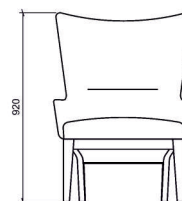

FRIDA

CHAIR

SOLID WOOD FRAME CONSTRUCTION

AVAILABLE IN A CHOICE OF STANDARD FABRICS, LEATHERS OR CUSTOMERS OWN MATERIAL (COM)

LEGS:

AMERICAN BLACK WALNUT

EUROPEAN WHITE OAK

EUROPEAN WHITE OAK - STAINED BLACK