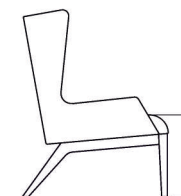

FRIDA

CHAIR

SOLID WOOD FRAME CONSTRUCTION

AVAILABLE IN A CHOICE OF STANDARD FABRICS, LEATHERS OR CUSTOMERS OWN MATERIAL (COM)

LEGS:

AMERICAN BLACK WALNUT

EUROPEAN WHITE OAK

EUROPEAN WHITE OAK - STAINED BLACK