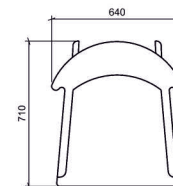

FRIDA

CHAIR

SOLID WOOD FRAME CONSTRUCTION

AVAILABLE IN A CHOICE OF STANDARD FABRICS, LEATHERS OR CUSTOMERS OWN MATERIAL (COM)

LEGS:

AMERICAN BLACK WALNUT

EUROPEAN WHITE OAK

EUROPEAN WHITE OAK - STAINED BLACK